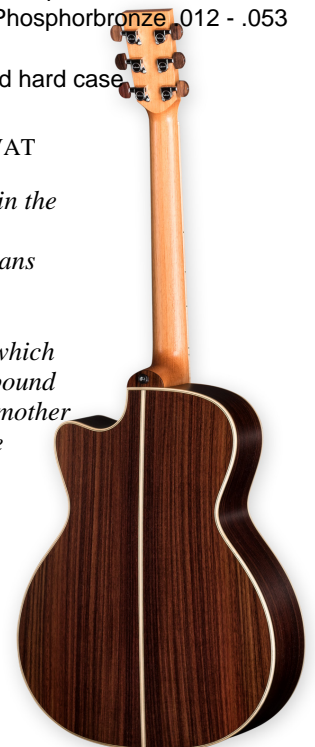

**Model name: Sungha Jung Signature
Signature Series**

Lakewood[®]
Klangkultur made in Germany ●●●

Guitar type:	6-string
Body shape:	Grand Concert
Top:	AAA European spruce
Back & Sides:	Indian rosewood AAA (Style 32)
Neck:	Mahogany
Cutaway:	soft (round)
Soundhole rosette:	Wooden core with purflings
Headstock:	Flat headstock
Headstock veneer:	Indian rosewood
Body bindings:	Maple
Headstock bindings:	Maple
Fingerboard bindings:	Maple
Body purfling:	Purfling from noble woods
Fingerboard:	Ebony
Headstock inlays:	White MOP Lakewood logo
Fingerboard inlays:	Sungha Jung signature inlay
Heel cap:	Indian rosewood
Nut:	Bone
Neck width at nut:	44 mm (1.73 inch)
Neck width at body-neck-joint:	56 mm (2.20 inch)
Neck thickness:	21mm to 23mm (0.83 to 0.91 inch)
Neck profile:	D round
Body-neck-joint:	at 14th fret
Scale length:	650 mm (25.6 inch)
Frets:	20 frets
Bridge:	Ebony
Saddle:	Bone
String spacing at bridge:	55mm (2.17 inch)
Bridge pins:	Ebony with pearl dot
Pickup system:	L.R. Baggs Anthem
Tuners:	Schaller M6 chrome
Tuner buttons:	Rosewood
Body finish:	Open-pored satin gloss (natural finish)
Neck finish:	Open-pored satin gloss (natural finish)
End pin:	Wooden Lakewood end pin (matching bridge pins)
+ Second strap button:	Like end pin, normal position
Strings:	Elixir Nanoweb Phosphorbronze 012 - .053 (light)
Case:	Hiscox Lakewood hard case

Sungha Jung selected a classic spruce/rosewood combination for his signature guitar, thereby achieving powerful basses and a transparent, balanced sound which underscores his music. The body, fret board and headstock are decoratively bound in curly maple and his ingenious signature on the fret board is inlaid in rich mother of pearl. A cutaway and L. R. Baggs "Anthem" System complete this desirable instrument.