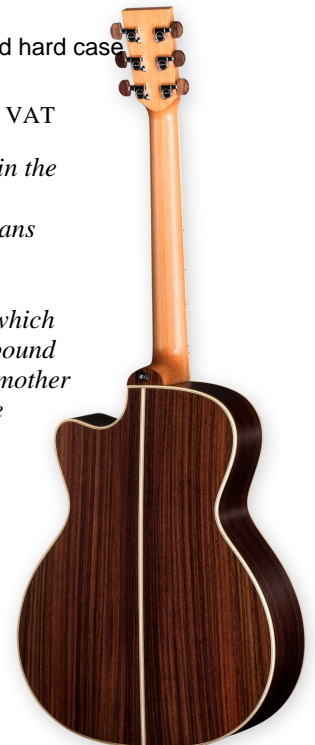

**Model name: Sungha Jung Signature
Signature Series**

Lakewood[®]
Klangkultur made in Germany ●●●

Guitar type:	6-string
Body shape:	Grand Concert
Top:	AAA European spruce
Back & Sides:	Indian rosewood AAA (Style 32)
Neck:	Mahogany
Cutaway:	soft (round)
Soundhole rosette:	Wooden core with purflings
Headstock:	Flat headstock
Headstock veneer:	Indian rosewood
Body bindings:	Maple
Headstock bindings:	Maple
Fingerboard bindings:	Maple
Body purfling:	Purfling from noble woods
Fingerboard:	Ebony
Headstock inlays:	White MOP Lakewood logo
Fingerboard inlays:	Sungha Jung signature inlay
Heel cap:	Indian rosewood
Nut:	Bone
Neck width at nut:	44 mm (1.73 inch)
Neck width at body-neck-joint:	56 mm (2.20 inch)
Neck thickness:	21mm to 23mm (0.83 to 0.91 inch)
Neck profile:	D round
Body-neck-joint:	at 14th fret
Scale length:	650 mm (25.6 inch)
Frets:	20 frets
Bridge:	Ebony
Saddle:	Bone
String spacing at bridge:	55mm (2.17 inch)
Bridge pins:	Ebony with pearl dot
Pickup system:	L.R. Baggs Anthem
Tuners:	Schaller M6 chrome
Tuner buttons:	Rosewood
Body finish:	Open-pored satin gloss (natural finish)
Neck finish:	Open-pored satin gloss (natural finish)
End pin:	Lakewood end pin (matching bridge pins)
+ Second strap button:	Like end pin, normal position
Strings:	Elixir Nanoweb Phosphorbronze .012 - .053 (light)
Case:	Hiscox Lakewood hard case

Sungha Jung selected a classic spruce/rosewood combination for his signature guitar, thereby achieving powerful basses and a transparent, balanced sound which underscores his music. The body, fret board and headstock are decoratively bound in curly maple and his ingenious signature on the fret board is inlaid in rich mother of pearl. A cutaway and L. R. Baggs "Anthem" System complete this desirable instrument.