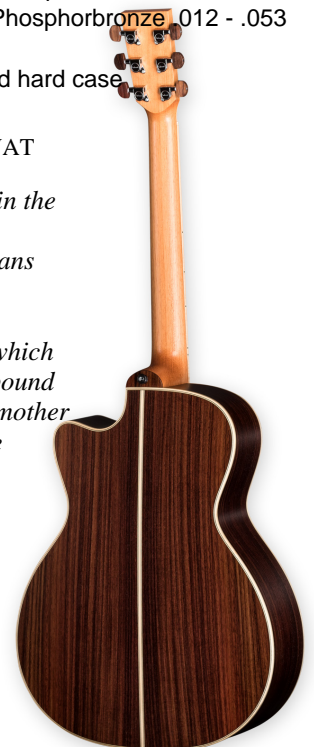

**Model name: Sungha Jung Signature
Signature Series**

Lakewood®
Klangkultur made in Germany ●●●

Guitar type:	6-string
Body shape:	Grand Concert
Top:	AAA European spruce
Back & Sides:	Indian rosewood AAA (Style 32)
Neck:	Mahogany
Cutaway:	soft (round)
Soundhole rosette:	Wooden core with purflings
Headstock:	Flat headstock
Headstock veneer:	Indian rosewood
Body bindings:	Maple
Headstock bindings:	Maple
Fingerboard bindings:	Maple
Body purfling:	Purfling from noble woods
Fingerboard:	Ebony
Headstock inlays:	White MOP Lakewood logo
Fingerboard inlays:	Sungha Jung signature inlay
Heel cap:	Indian rosewood
Nut:	Bone
Neck width at nut:	44 mm (1.73 inch)
Neck width at body-neck-joint:	56 mm (2.20 inch)
Neck thickness:	21mm to 23mm (0.83 to 0.91 inch)
Neck profile:	D round
Body-neck-joint:	at 14th fret
Scale length:	650 mm (25.6 inch)
Frets:	20 frets
Bridge:	Ebony
Saddle:	Bone
String spacing at bridge:	55mm (2.17 inch)
Bridge pins:	Ebony with pearl dot
Pickup system:	L.R. Baggs Anthem
Tuners:	Schaller M6 chrome
Tuner buttons:	Rosewood
Body finish:	Open-pored satin gloss (natural finish)
Neck finish:	Open-pored satin gloss (natural finish)
End pin:	Wooden Lakewood end pin (matching bridge pins)
+ Second strap button:	Like end pin, normal position
Strings:	Elixir Nanoweb Phosphorbronze 012 - .053 (light)
Case:	Hiscox Lakewood hard case

Sungha Jung selected a classic spruce/rosewood combination for his signature guitar, thereby achieving powerful basses and a transparent, balanced sound which underscores his music. The body, fret board and headstock are decoratively bound in curly maple and his ingenious signature on the fret board is inlaid in rich mother of pearl. A cutaway and L. R. Baggs "Anthem" System complete this desirable instrument.