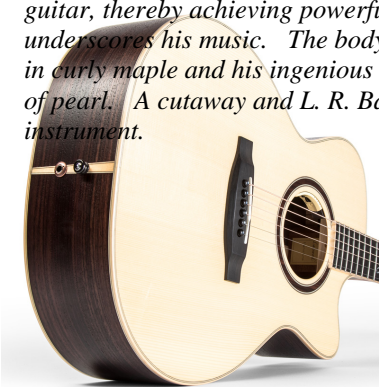

**Model name: Sungha Jung Signature
Signature Series**

Lakewood[®]
Klangkultur made in Germany ●●●

Guitar type:	6-string
Body shape:	Grand Concert
Top:	AAA European spruce
Back & Sides:	Indian rosewood AAA (Style 32)
Neck:	Mahogany
Cutaway:	soft (round)
Soundhole rosette:	Wooden core with purflings
Headstock:	Flat headstock
Headstock veneer:	Indian rosewood
Body bindings:	Maple
Headstock bindings:	Maple
Fingerboard bindings:	Maple
Body purfling:	Purfling from noble woods
Fingerboard:	Ebony
Headstock inlays:	White MOP Lakewood logo
Fingerboard inlays:	Sungha Jung signature inlay
Heel cap:	Indian rosewood
Nut:	Bone
Neck width at nut:	44 mm (1.73 inch)
Neck width at body-neck-joint:	56 mm (2.20 inch)
Neck thickness:	21mm to 23mm (0.83 to 0.91 inch)
Neck profile:	D round
Body-neck-joint:	at 14th fret
Scale length:	650 mm (25.6 inch)
Frets:	20 frets
Bridge:	Ebony
Saddle:	Bone
String spacing at bridge:	55mm (2.17 inch)
Bridge pins:	Ebony with pearl dot
Pickup system:	L.R. Baggs Anthem
Tuners:	Schaller M6 chrome
Tuner buttons:	Rosewood
Body finish:	Open-pored satin gloss (natural finish)
Neck finish:	Open-pored satin gloss (natural finish)
End pin:	Wooden Lakewood end pin (matching bridge pins)
+ Second strap button:	Like end pin, normal position
Strings:	Elixir Nanoweb Phosphorbronze 012 - .053 (light)
Case:	Hiscox Lakewood hard case

Sungha Jung selected a classic spruce/rosewood combination for his signature guitar, thereby achieving powerful basses and a transparent, balanced sound which underscores his music. The body, fret board and headstock are decoratively bound in curly maple and his ingenious signature on the fret board is inlaid in rich mother of pearl. A cutaway and L. R. Baggs "Anthem" System complete this desirable instrument.