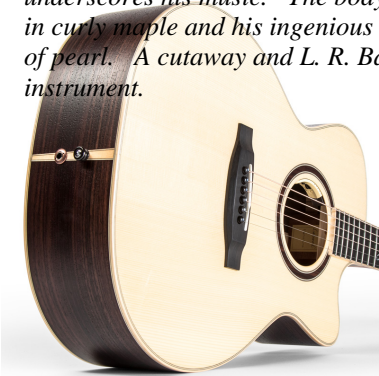

**Model name: Sungha Jung Signature
Signature Series**

Lakewood[®]
Klangkultur made in Germany ●●●

Guitar type:	6-string
Body shape:	Grand Concert
Top:	AAA European spruce
Back & Sides:	Indian rosewood AAA (Style 32)
Neck:	Mahogany
Cutaway:	soft (round)
Soundhole rosette:	Wooden core with purflings
Headstock:	Flat headstock
Headstock veneer:	Indian rosewood
Body bindings:	Maple
Headstock bindings:	Maple
Fingerboard bindings:	Maple
Body purfling:	Purfling from noble woods
Fingerboard:	Ebony
Headstock inlays:	White MOP Lakewood logo
Fingerboard inlays:	Sungha Jung signature inlay
Heel cap:	Indian rosewood
Nut:	Bone
Neck width at nut:	44 mm (1.73 inch)
Neck width at body-neck-joint:	56 mm (2.20 inch)
Neck thickness:	21mm to 23mm (0.83 to 0.91 inch)
Neck profile:	D round
Body-neck-joint:	at 14th fret
Scale length:	650 mm (25.6 inch)
Frets:	20 frets
Bridge:	Ebony
Saddle:	Bone
String spacing at bridge:	55mm (2.17 inch)
Bridge pins:	Ebony with pearl dot
Pickup system:	L.R. Baggs Anthem
Tuners:	Schaller M6 chrome
Tuner buttons:	Rosewood
Body finish:	Open-pored satin gloss (natural finish)
Neck finish:	Open-pored satin gloss (natural finish)
End pin:	Lakewood end pin (matching bridge pins)
+ Second strap button:	Like end pin, normal position
Strings:	Elixir Nanoweb Phosphorbronze .012 - .053 (light)
Case:	Hiscox Lakewood hard case

Sungha Jung selected a classic spruce/rosewood combination for his signature guitar, thereby achieving powerful basses and a transparent, balanced sound which underscores his music. The body, fret board and headstock are decoratively bound in curly maple and his ingenious signature on the fret board is inlaid in rich mother of pearl. A cutaway and L. R. Baggs "Anthem" System complete this desirable instrument.