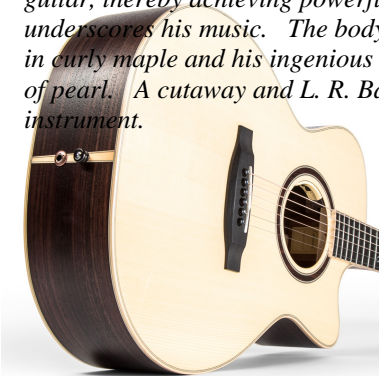

**Model name: Sungha Jung Signature
Signature Series**

Lakewood®
Klangkultur made in Germany ●●●

Guitar type:	6-string
Body shape:	Grand Concert
Top:	AAA European spruce
Back & Sides:	Indian rosewood AAA (Style 32)
Neck:	Mahogany
Cutaway:	soft (round)
Soundhole rosette:	Wooden core with purflings
Headstock:	Flat headstock
Headstock veneer:	Indian rosewood
Body bindings:	Maple
Headstock bindings:	Maple
Fingerboard bindings:	Maple
Body purfling:	Purfling from noble woods
Fingerboard:	Ebony
Headstock inlays:	White MOP Lakewood logo
Fingerboard inlays:	Sungha Jung signature inlay
Heel cap:	Indian rosewood
Nut:	Bone
Neck width at nut:	44 mm (1.73 inch)
Neck width at body-neck-joint:	56 mm (2.20 inch)
Neck thickness:	21mm to 23mm (0.83 to 0.91 inch)
Neck profile:	D round
Body-neck-joint:	at 14th fret
Scale length:	650 mm (25.6 inch)
Frets:	20 frets
Bridge:	Ebony
Saddle:	Bone
String spacing at bridge:	55mm (2.17 inch)
Bridge pins:	Ebony with pearl dot
Pickup system:	L.R. Baggs Anthem
Tuners:	Schaller M6 chrome
Tuner buttons:	Rosewood
Body finish:	Open-pored satin gloss (natural finish)
Neck finish:	Open-pored satin gloss (natural finish)
End pin:	Wooden Lakewood end pin (matching bridge pins)
+ Second strap button:	Like end pin, normal position
Strings:	Elixir Nanoweb Phosphorbronze 012 - .053 (light)
Case:	Hiscox Lakewood hard case

Sungha Jung selected a classic spruce/rosewood combination for his signature guitar, thereby achieving powerful basses and a transparent, balanced sound which underscores his music. The body, fret board and headstock are decoratively bound in curly maple and his ingenious signature on the fret board is inlaid in rich mother of pearl. A cutaway and L. R. Baggs "Anthem" System complete this desirable instrument.